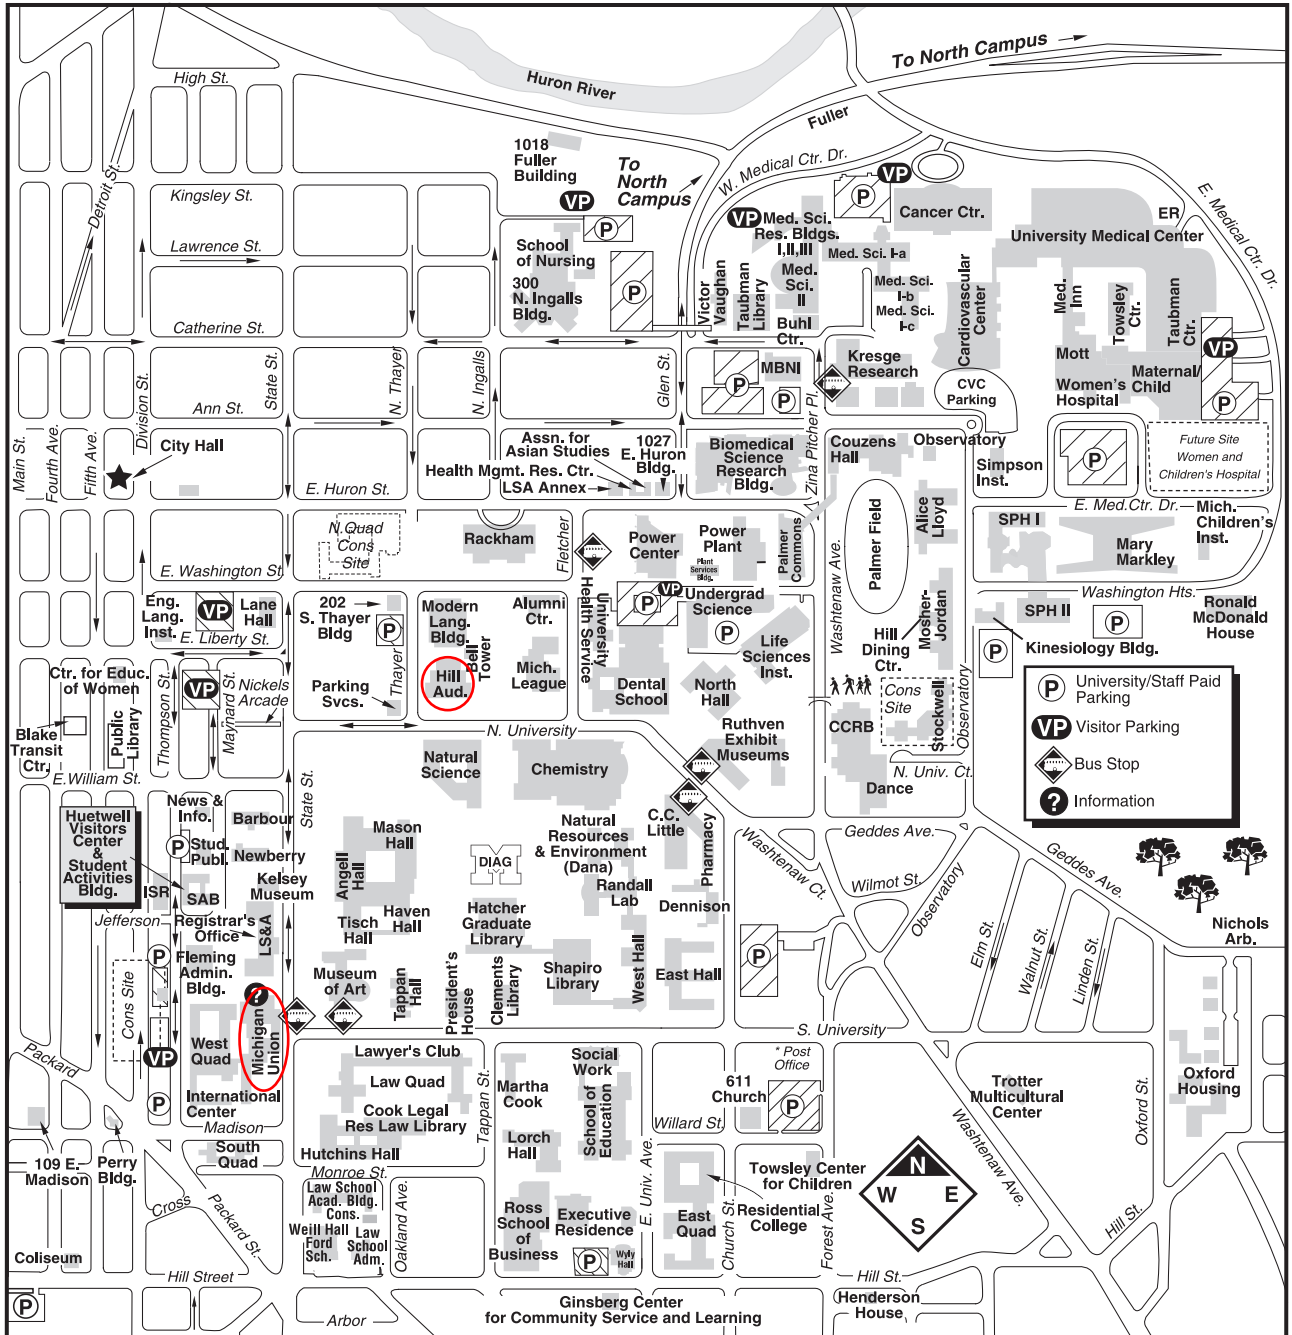

University of Michigan Central Campus

To Wolverine Tower and I-94

Information Campus Information Center, (First floor, Michigan Union, 764-INFO)

© 2009 University of Michigan, MM&D. For use information call 734-764-9270.